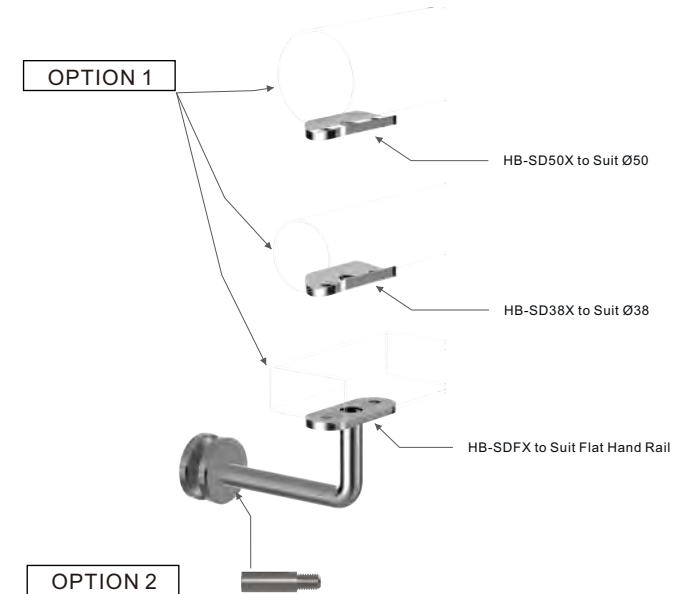

Drawing ID

HB-G38X

Product Info.

Finish	Code
Polish	HB-G38M
Satin	HB-G38S
Texture Black	HB-G38B
White	HB-G38W
Brush Brass	HB-G38BB

NOTE: Saddle / Extension Rod Order as Separate

Dimensions

OPTION 1

Extension Available in 10 / 20 / 30 / 40 / 50 / 60 mm

Instructions

MATERIAL:

316 Stainless Steel

CATALOGUE AND DESCRIPTION:

- > Railing Systems
- > HB Series
- > Ø 38mm Glass Handrail Bracket

NOTES:

This drawing and or specification is the property of Silver Stone Hardware Pty Ltd - and must be returned to them on request. Unauthorised use may result in Legal Action. Its contents must not be made public, nor copied, nor used directly or indirectly in any way.