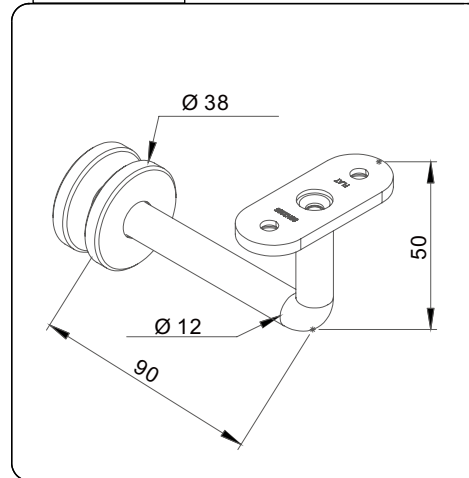

Drawing ID

HB-G38X

Product Info.

Finish	Code
Polish	HB-G38M
Satin	HB-G38S
Texture Black	HB-G38B
White	HB-G38W
Brush Brass	HB-G38BB

NOTE: Saddle / Extension Rod Order as Separate

Dimensions

OPTION 1

Extension Available in 10 / 20 / 30 / 40 / 50 / 60 mm

Instructions

MATERIAL:

316 Stainless Steel

CATALOGUE AND DESCRIPTION:

- > Railing Systems
- > HB Series
- > Ø 38mm Glass Handrail Bracket

NOTES:

This drawing and or specification is the property of Silver Stone Hardware Pty Ltd - and must be returned to them on request. Unauthorised use may result in Legal Action. Its contents must not be made public, nor copied, nor used directly or indirectly in any way.